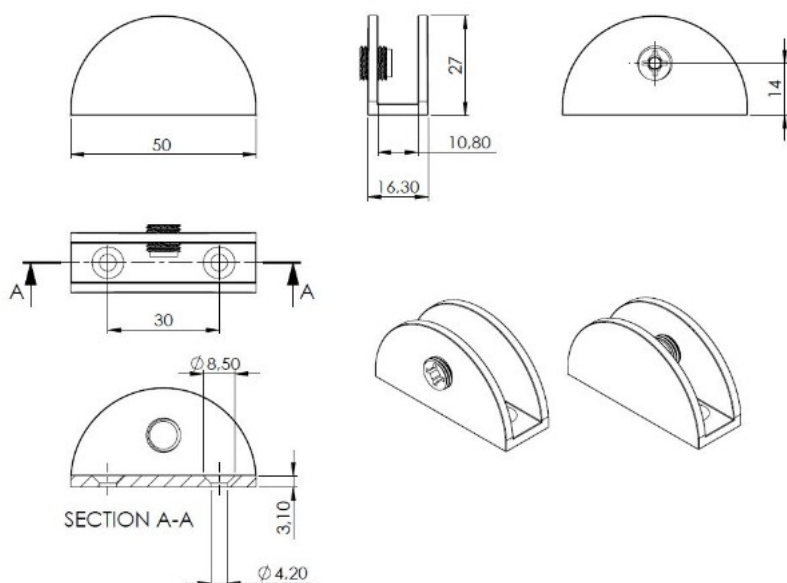

PRODUCT SHEET

Description:

Shelf Support "Half-Moon", Black Finish, 50x27x16mm, 4-8mm Glass, W/2 Mounting Holes \varnothing 4mm, Tightning Screw W/Hex Hole, 4mm

Item number:

22.02.570-4

Units	Box	Carton	HS Code	Barcode
Pcs.	1	200	8302420090	 5704866510127